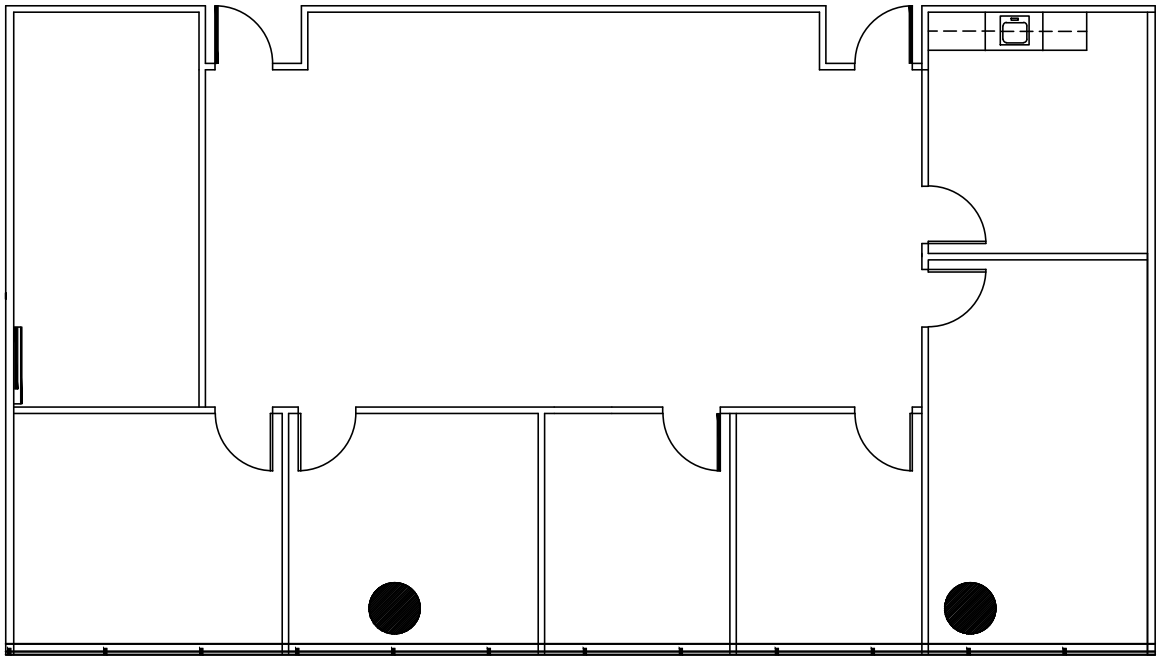

SUITE 250

2,390 NRA

3355 West Alabama

Granite

SCALE: Not to Scale