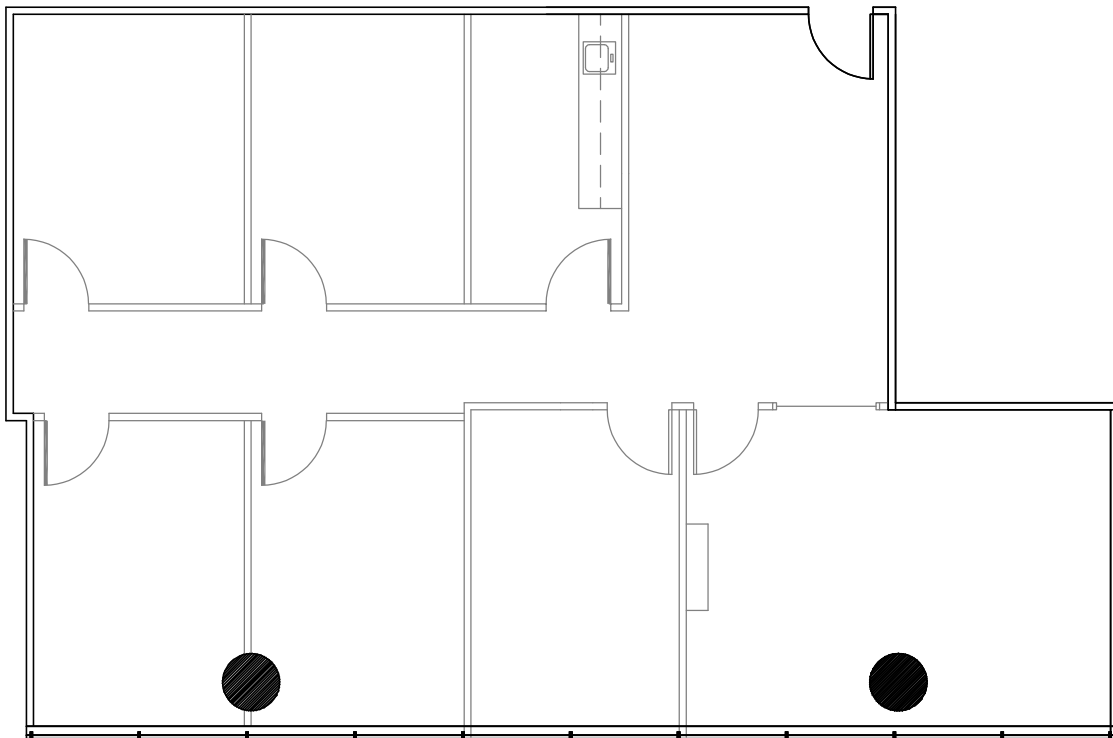

# SUITE 960

1777 NRA

# 3355 West Alabama

**Granite**

SCALE: Not to Scale