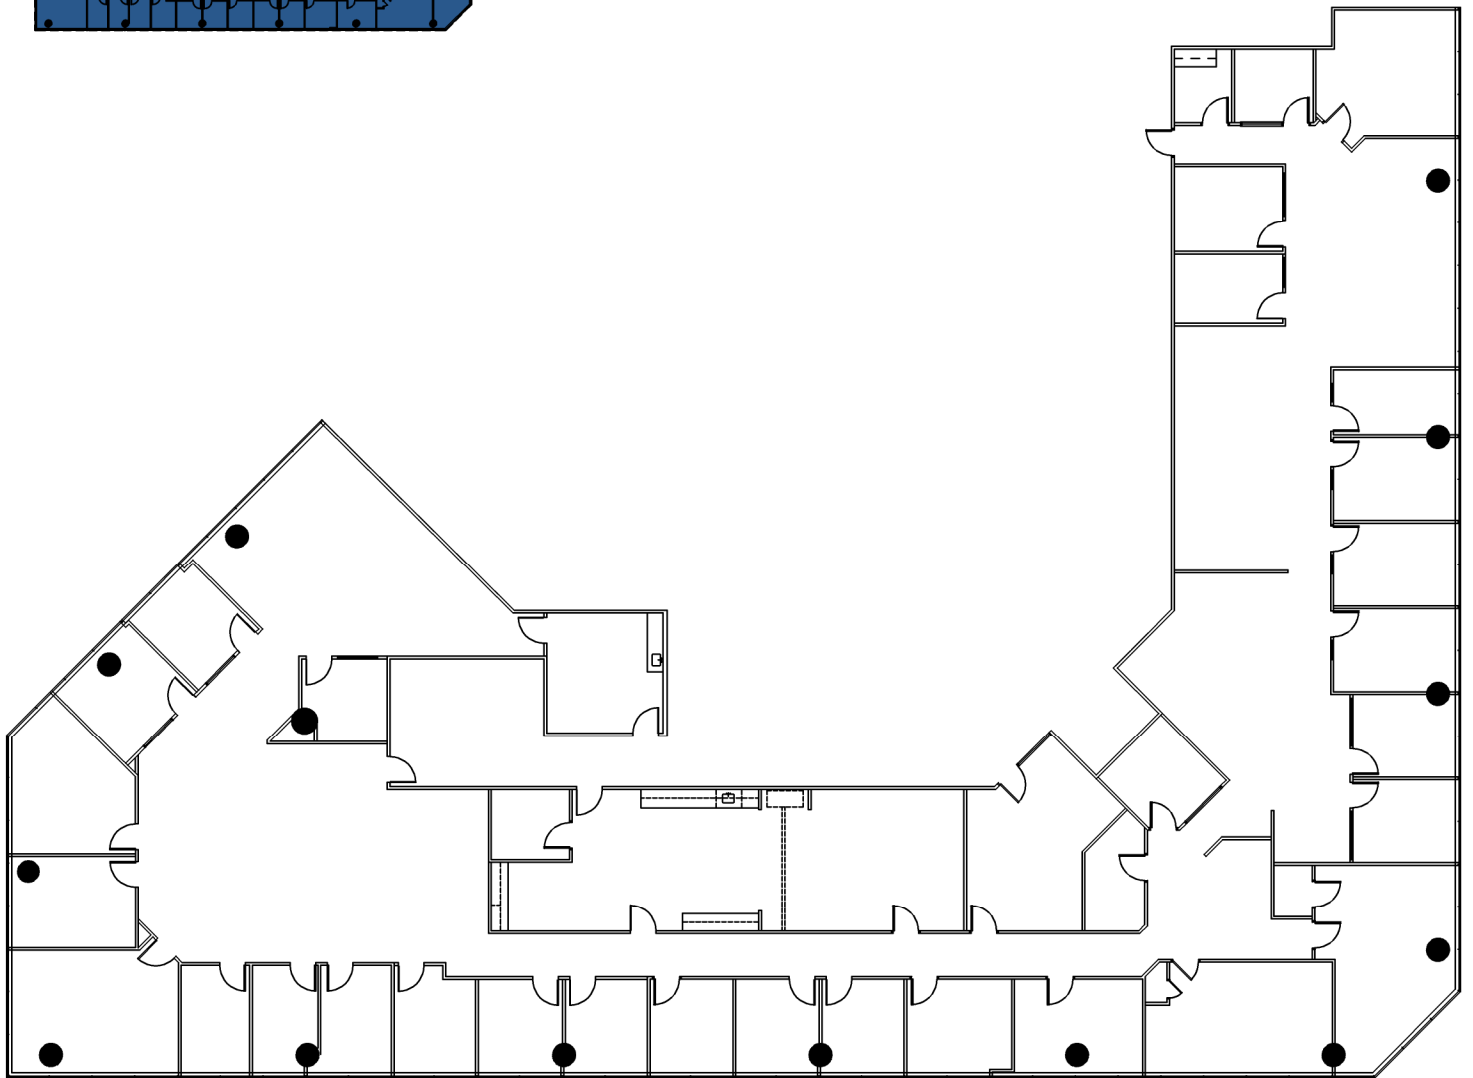

SUITE 850

12,137 NRA

3355 West Alabama

Granite

SCALE: Not to Scale