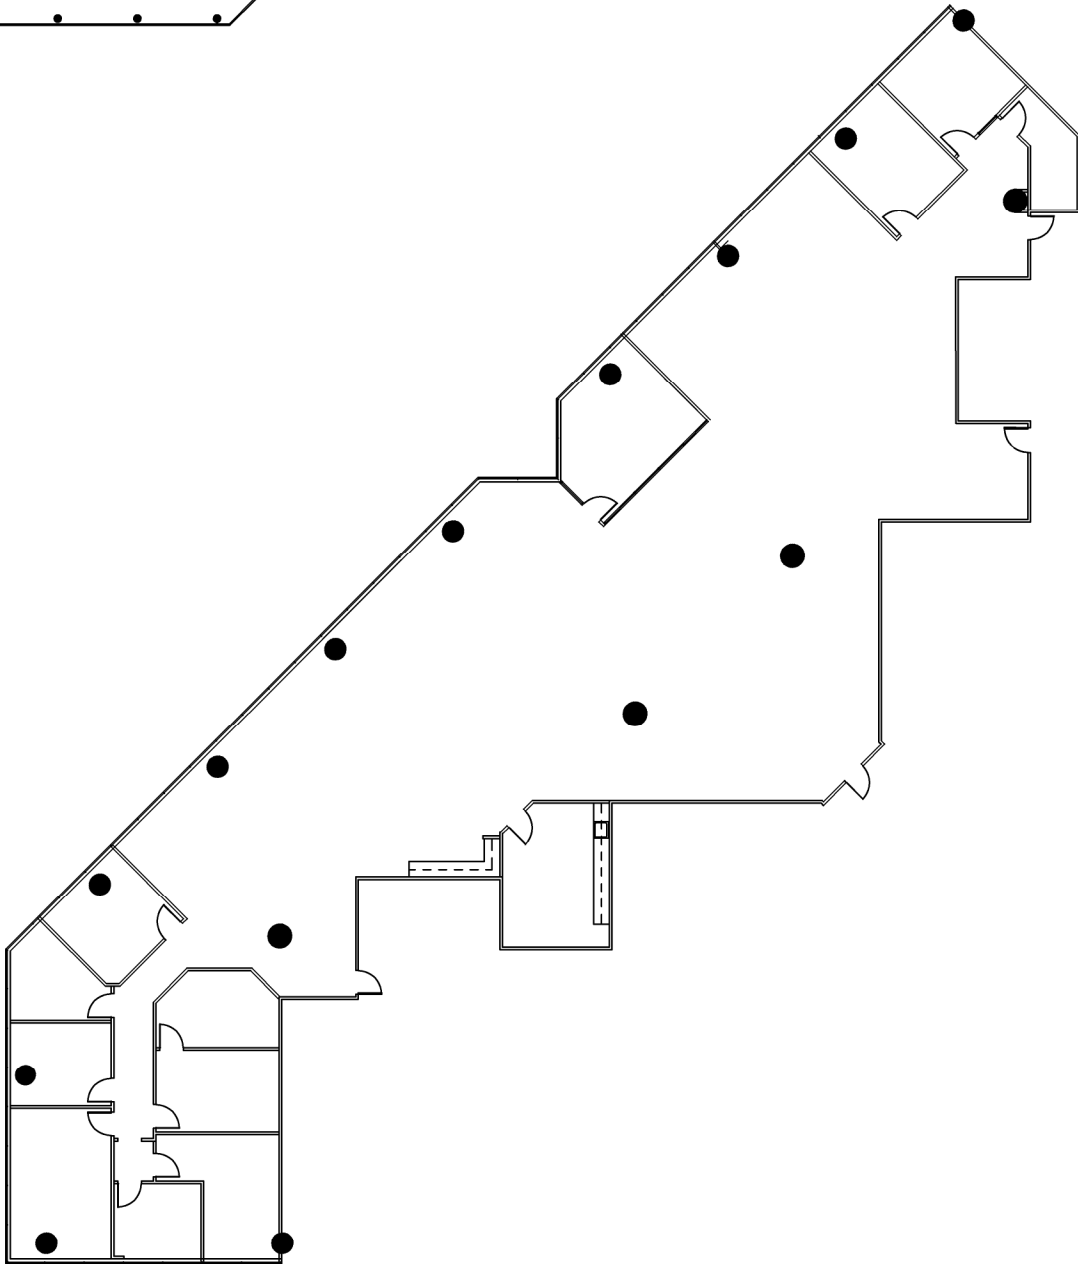

SUITE 700

9,122 NRA

3355 West Alabama

Granite

SCALE: Not to Scale