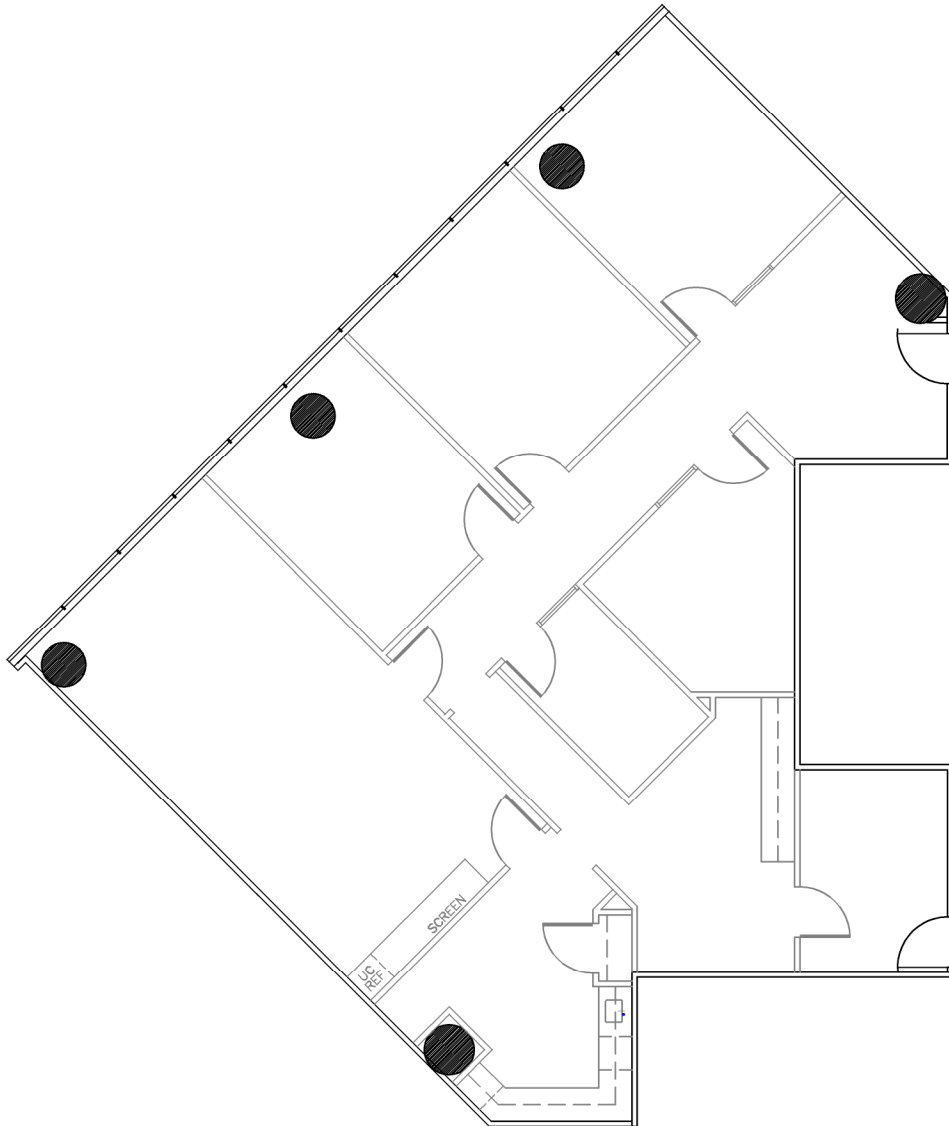

# SUITE 1120

2475 NRA

# 3355 West Alabama

**Granite**

SCALE: Not to Scale