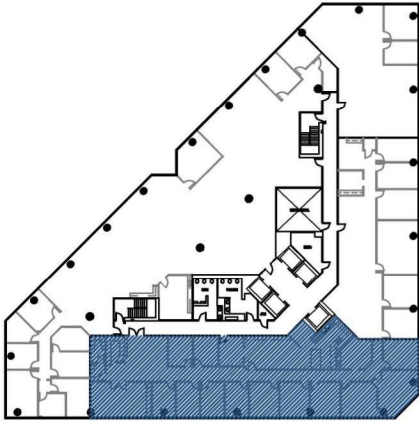

# SUITE 730

5,371 NRA

# 3355 West Alabama

**Granite**

SCALE: Not to Scale